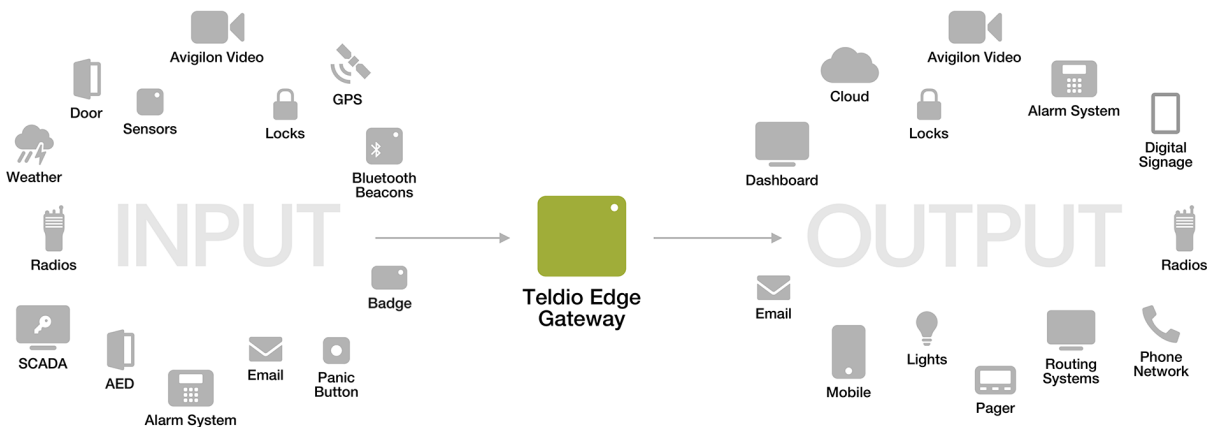

# ALARM MANAGEMENT SYSTEM

An efficient and automatic way to manage your day-to-day, business critical, and safety alarms

Alarm Teldio's Alarm Management System (AMS) integrates to existing alarm infrastructure, applications and devices to automatically dispatch personal safety and business-critical alarms to Digital Mobile Radios (DMR) and other handheld devices.

AMS can integrate with a multitude of alarm panels and devices, allowing it to be a compatible solution for many organizations.