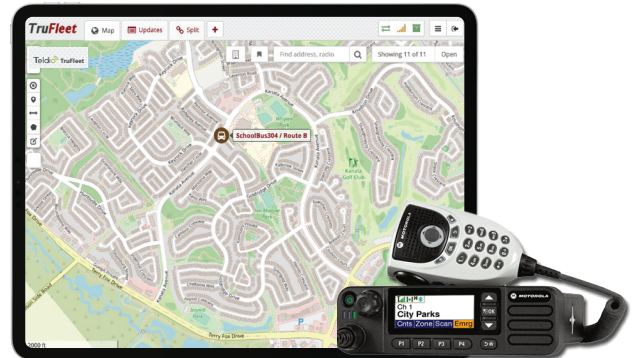

OUTDOOR TRACKING

Track Your Fleet and Valuable Assets

Know the location of your fleet of vehicle installed or portable radios. Review location reports to optimize your business.

AUTOMATION BASED GEO-FENCING, LOCATIONS, AND EVENTS

Teldio TruFleet Plus seamlessly automates enterprise workflows based on geo-fencing, specific locations, and location based radio events to trigger video or 3rd party system actions. Teldio TruFleet Plus installs directly into your Avtec Scout Console™, integrating your two-way radio fleet with enterprise systems to optimize logistics, supply chain, security and operations.

LEARN HOW TELDIO CAN HELP YOUR BUSINESS

Get in touch with our team at sales@teldio.com to learn how Teldio TruFleet Plus can enhance your Avtec Scout Console™ with precise visual location tracking, messaging, and video integration.