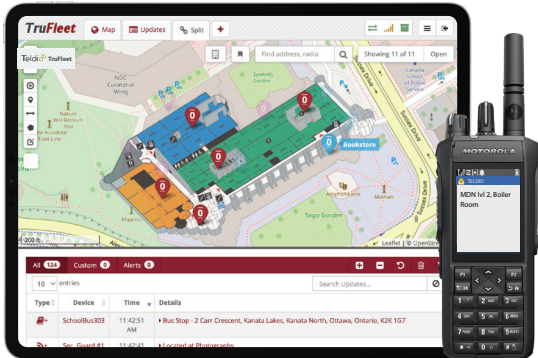

### PRECISE LOCATION TRACKING

Accurately track the location of employees, assets, and vehicles, both indoors and outdoors.

### RADIO MESSAGING

Easily send messages to radios from within your Avtec Scout Console™.

### CUSTOMIZABLE MAPPING

Import your own indoor and outdoor standard-based maps, enabling a familiar visual view of your environment.

## PRECISION LOCATION CAPABILITIES AND AUTOMATION

Stay connected to your employees, vehicles, and assets by tracking the location and movements of radios. Teldio TruFleet Plus improves communication with your remote workers to enhance productivity and ensure the safety of your employees and valuable assets, all from within your Avtec Scout Console™.