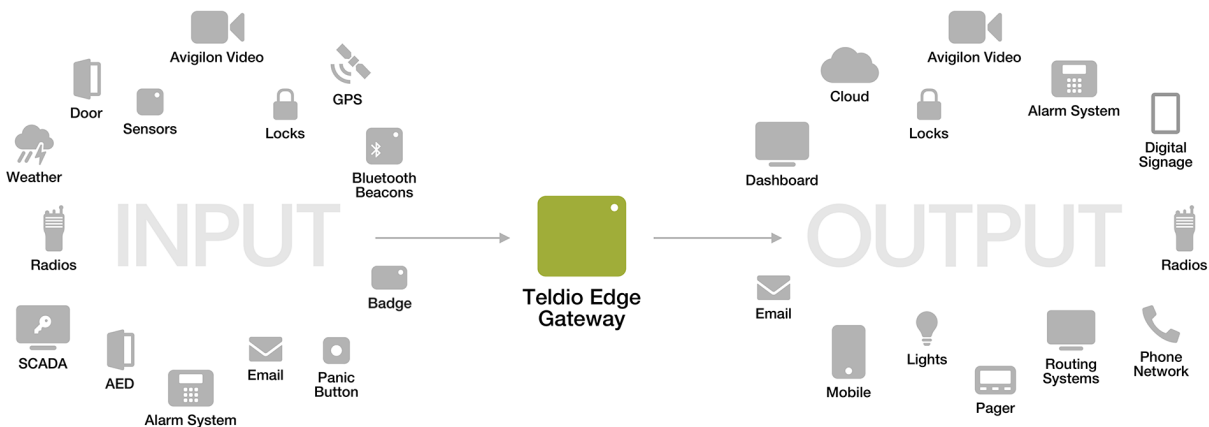

ALARM MANAGEMENT SYSTEM

An efficient and automatic way to manage your day-to-day, business critical, and safety alarms

Alarm Teldio's Alarm Management System (AMS) integrates to existing alarm infrastructure, applications and devices to automatically dispatch personal safety and business-critical alarms to Digital Mobile Radios (DMR) and other handheld devices.

AMS can integrate with a multitude of alarm panels and devices, allowing it to be a compatible solution for many organizations.

Teldio AMS integrations include:

Teldio AMS also works with Teldio Safety and GPS Tracking Solutions.