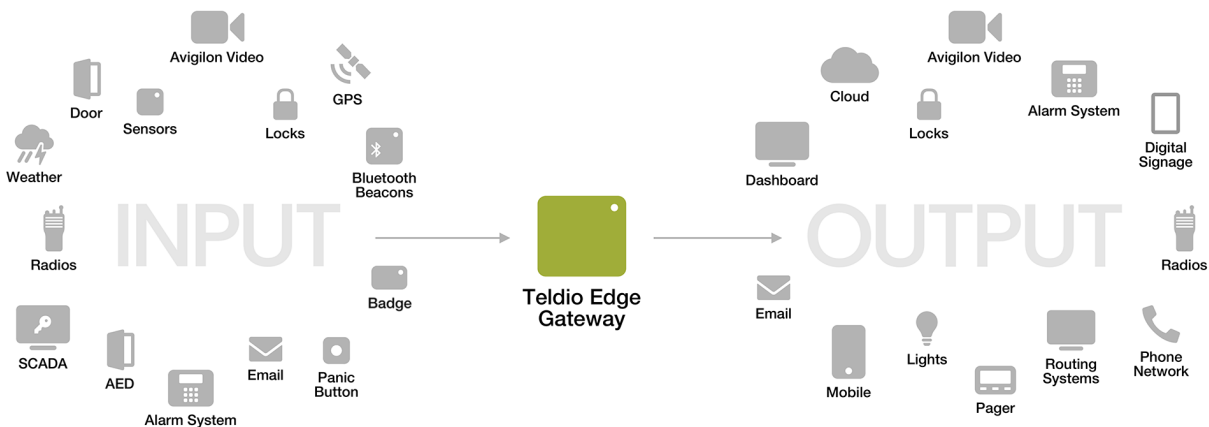

# ALARM MANAGEMENT SYSTEM

An efficient and automatic way to manage your day-to-day, business critical, and safety alarms

Alarm Teldio's Alarm Management System (AMS) integrates to existing alarm infrastructure, applications and devices to automatically dispatch personal safety and business-critical alarms to Digital Mobile Radios (DMR) and other handheld devices.

AMS can integrate with a multitude of alarm panels and devices, allowing it to be a compatible solution for many organizations. **Broadcast Application is included with all AMS purchases.**

**Teldio AMS integrations include:**

**More info:**

Teldio AMS also works with Safety Solutions and GPS Tracking Solutions.